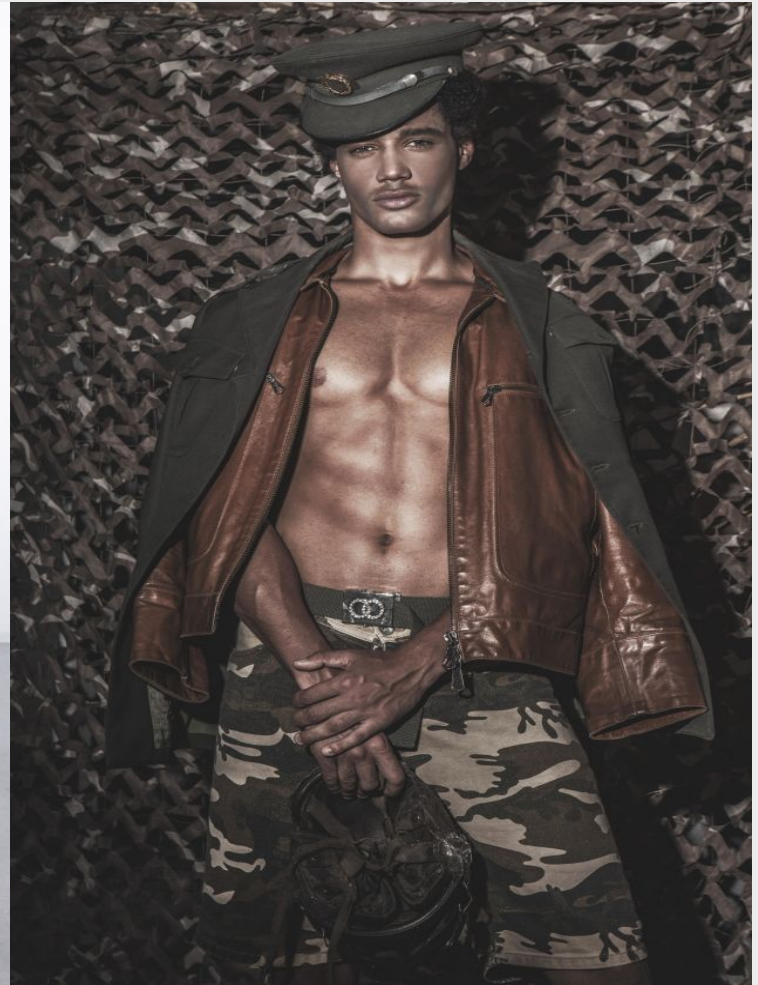

Ariel

Height 185 cm / 6'1" Chest 91 cm / 36" Waist 73 cm / 28.5" Hips 97 cm / 38" Shoe 44.5 eu / 10.5 us

GLAMZMODEL