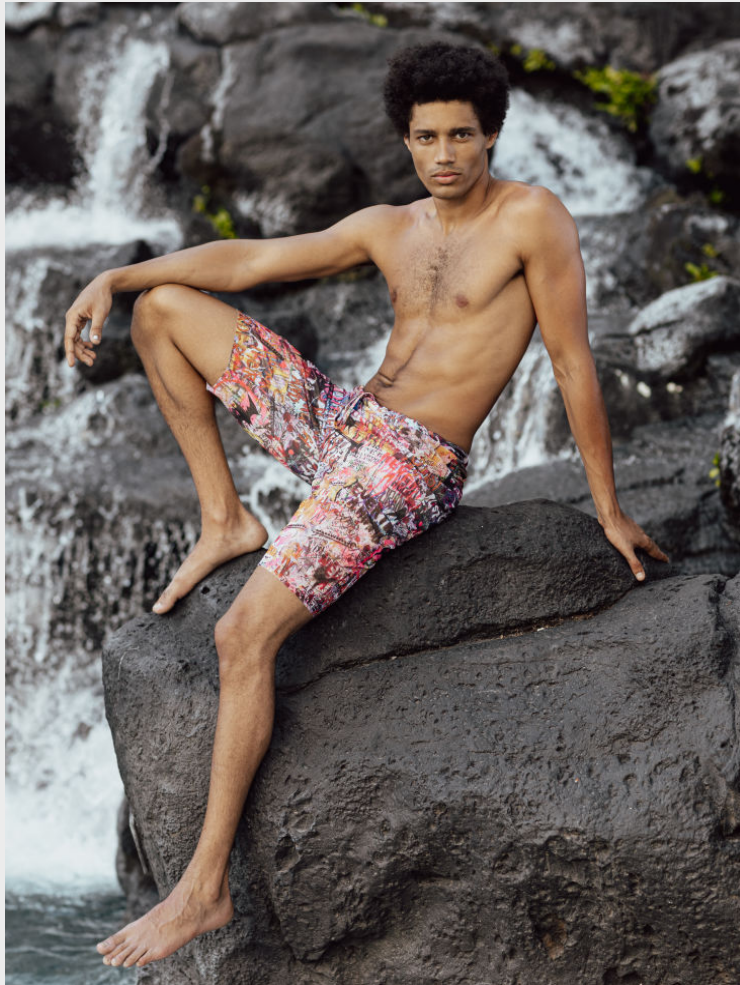

Ariel

Height 185 cm / 6'1" Chest 91 cm / 36" Waist 73 cm / 28.5" Hips 97 cm / 38" Shoe 44.5 eu / 10.5 us

**GLAMZMODEL**

Ariel

Height 185 cm / 6'1" Chest 91 cm / 36" Waist 73 cm / 28.5" Hips 97 cm / 38" Shoe 44.5 eu / 10.5 us

**GLAMZMODEL**

Ariel

Height 185 cm / 6'1" Chest 91 cm / 36" Waist 73 cm / 28.5" Hips 97 cm / 38" Shoe 44.5 eu / 10.5 us

**GLAMZMODEL**

Ariel

Height 185 cm / 6'1" Chest 91 cm / 36" Waist 73 cm / 28.5" Hips 97 cm / 38" Shoe 44.5 eu / 10.5 us