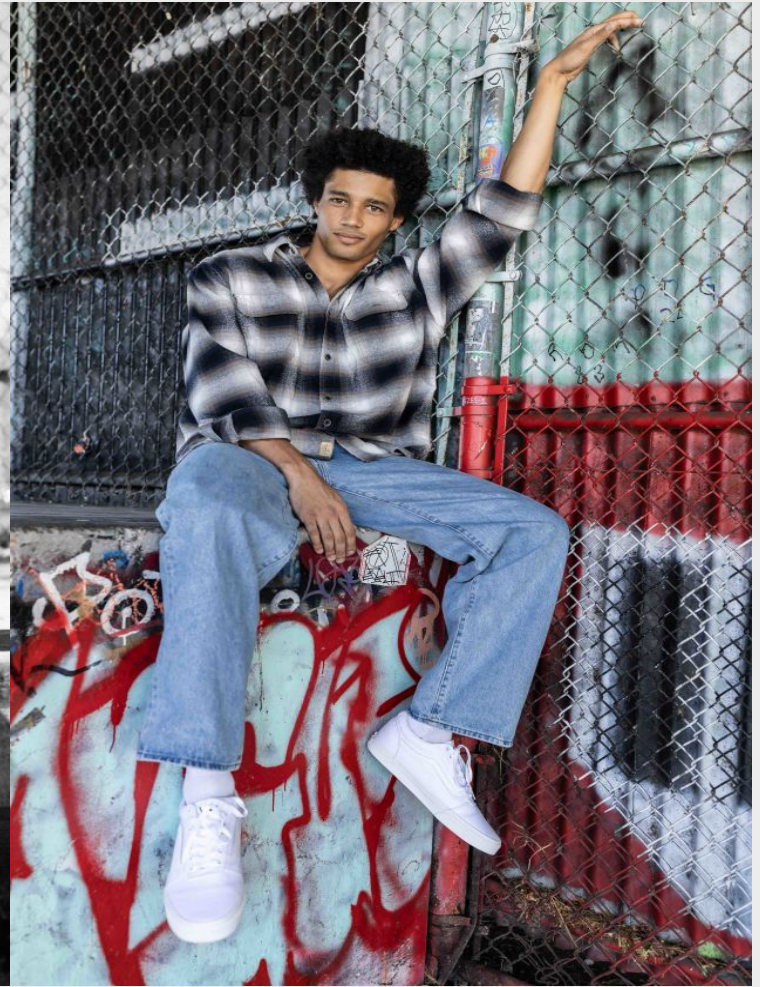

Ariel

Height 185 cm / 6'1" Chest 91 cm / 36" Waist 73 cm / 28.5" Hips 97 cm / 38" Shoe 44.5 eu / 10.5 us

**GLAMZMODEL**

Ariel

Height 185 cm / 6'1" Chest 91 cm / 36" Waist 73 cm / 28.5" Hips 97 cm / 38" Shoe 44.5 eu / 10.5 us

**GLAMZMODEL**

Ariel

Height 185 cm / 6'1" Chest 91 cm / 36" Waist 73 cm / 28.5" Hips 97 cm / 38" Shoe 44.5 eu / 10.5 us

**GLAMZMODEL**

Ariel

Height 185 cm / 6'1" Chest 91 cm / 36" Waist 73 cm / 28.5" Hips 97 cm / 38" Shoe 44.5 eu / 10.5 us