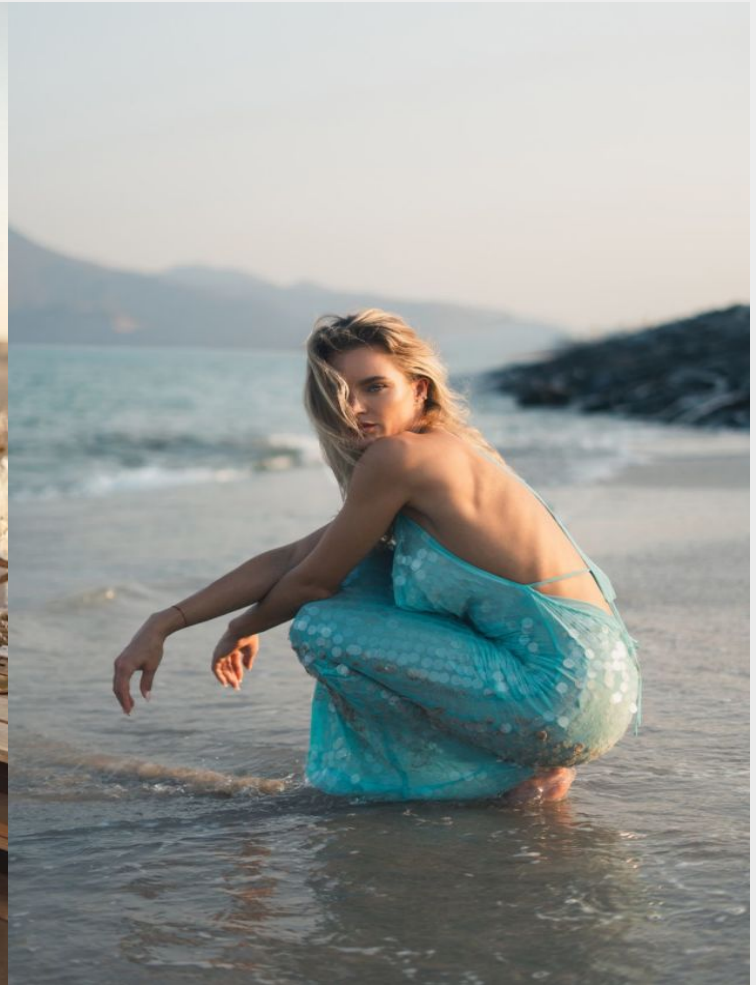

Austeja D

Height 173 cm / 5'8" Chest 85 cm / 33.5" Waist 62 cm / 24.5" Hips 88 cm / 34.5" Shoe 38 eu / 7 us

GLAMZMODEL