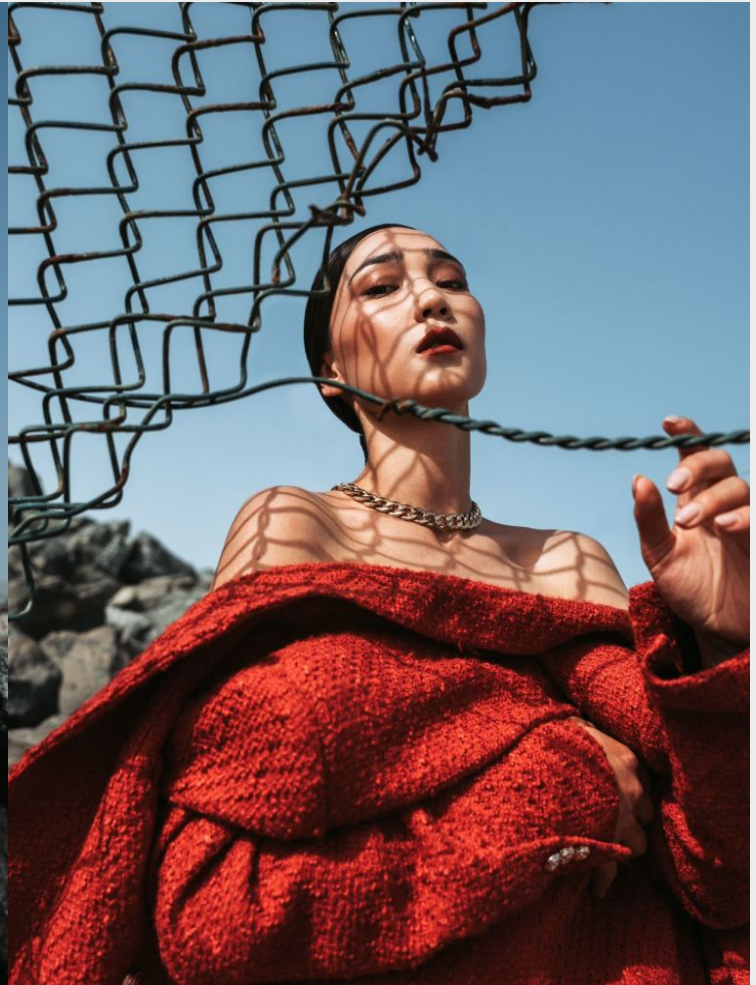

Bael

Height 170 cm / 5'7" Chest 89 cm / 35" Waist 60 cm / 23.5" Hips 90 cm / 35.5" Shoe 38.5 eu / 7.5 us

GLAMZMODEL

Bael

Height 170 cm / 5'7" Chest 89 cm / 35" Waist 60 cm / 23.5" Hips 90 cm / 35.5" Shoe 38.5 eu / 7.5 us

GLAMZMODEL

Bael

Height 170 cm / 5'7" Chest 89 cm / 35" Waist 60 cm / 23.5" Hips 90 cm / 35.5" Shoe 38.5 eu / 7.5 us

GLAMZMODEL