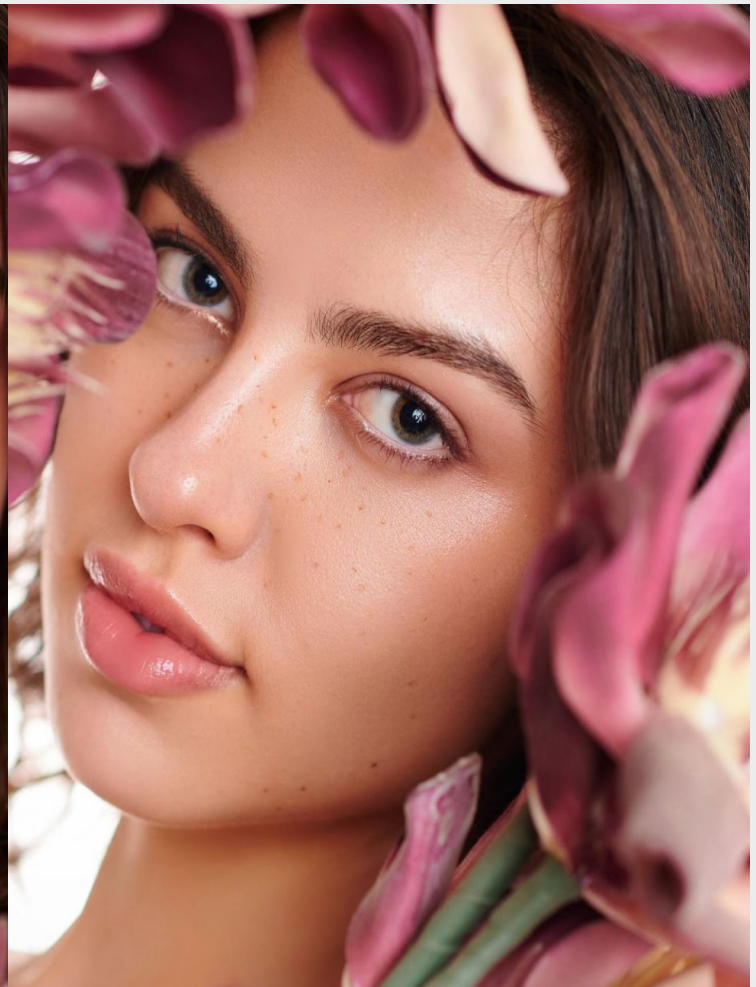

BAUSCH+LOMB

Don't let your pocket
decide your
mood!

Experience
the best with

PARTY
EYESSENTIAL
BY

LACELLE® in monthly and
—color lenses— daily disposables!

Bruna

Height 178 - 5' 10" Chest 90 - 35" 1/2 Waist 69 - 27" Hips 95 - 37" 1/2 Shoe 41 - 9

GLAMZMODEL

Bruna

Height 178 - 5' 10" Chest 90 - 35" 1/2 Waist 69 - 27" Hips 95 - 37" 1/2 Shoe 41 - 9

GLAMZMODEL

Bruna

Height 178 - 5' 10" Chest 90 - 35" 1/2 Waist 69 - 27" Hips 95 - 37" 1/2 Shoe 41 - 9

GLAMZMODEL