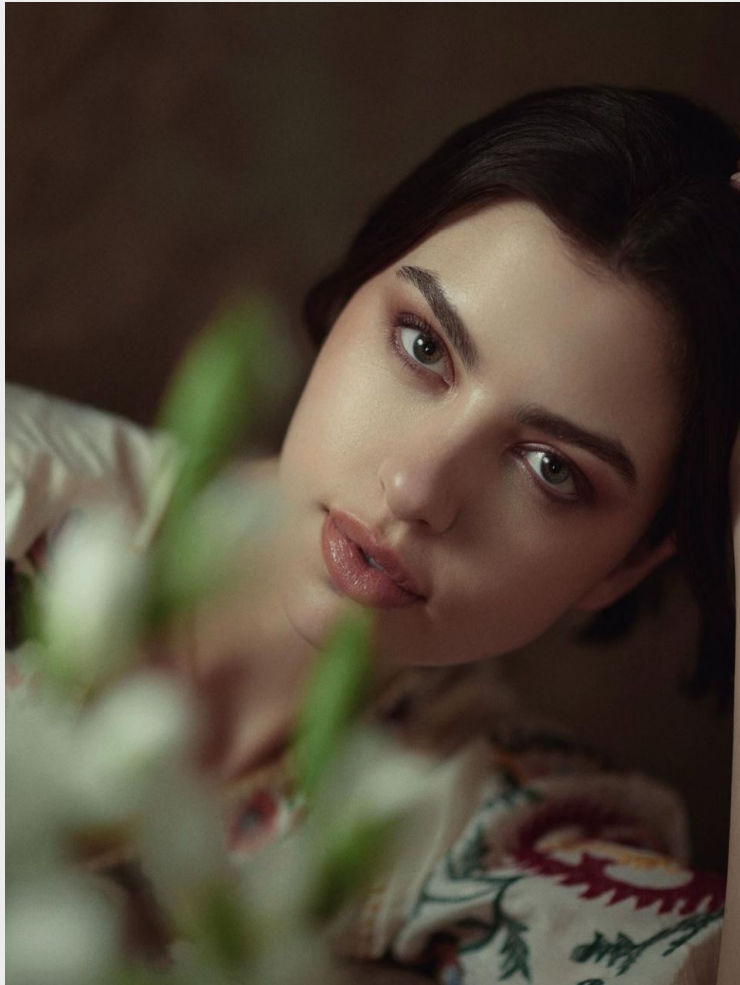

BAUSCH+LOMB

Don't let your pocket
decide your
mood!

Experience
the best with

PARTY
EYESSENTIAL
BY

LACELLE® in monthly and
—color lenses— daily disposables!

Bruna

Height 178 - 5' 10" Chest 90 - 35" 1/2 Waist 69 - 27" Hips 95 - 37" 1/2 Shoe 41 - 9

Bruna

Height 178 - 5' 10" Chest 90 - 35" 1/2 Waist 69 - 27" Hips 95 - 37" 1/2 Shoe 41 - 9

GLAMZMODEL

Bruna

Height 178 - 5' 10" Chest 90 - 35" 1/2 Waist 69 - 27" Hips 95 - 37" 1/2 Shoe 41 - 9

GLAMZMODEL

Bruna