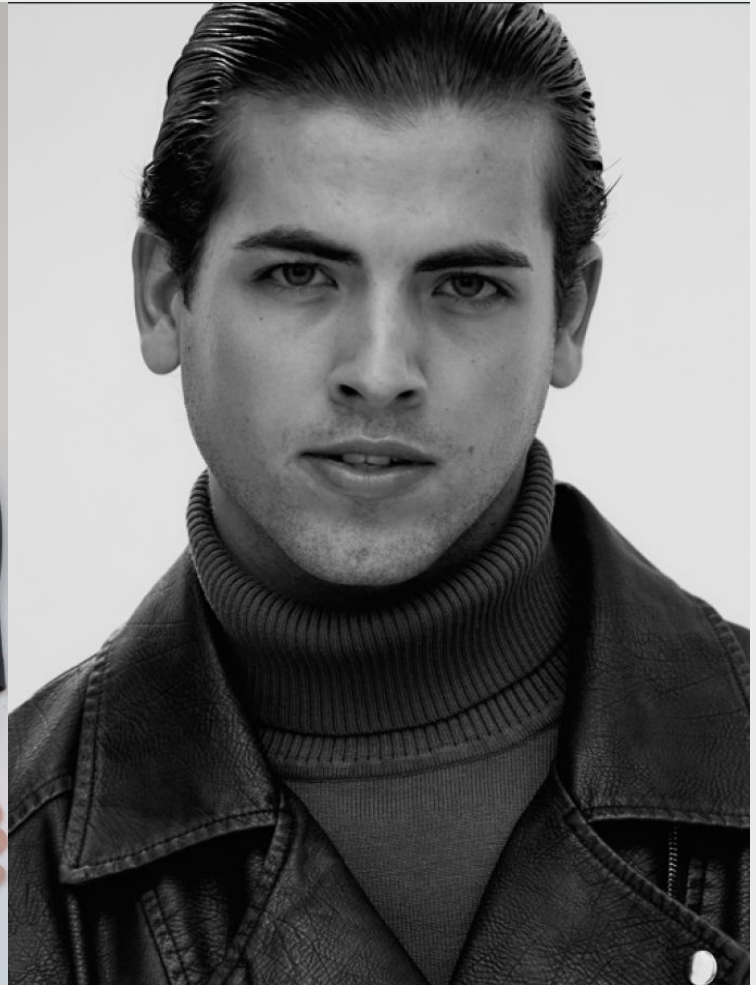

Darius

Height 187 cm / 6'1.5" Chest 97 cm / 38" Waist 85 cm / 33.5" Hips 45 eu / 11 us Shoe nan

GLAMZMODEL