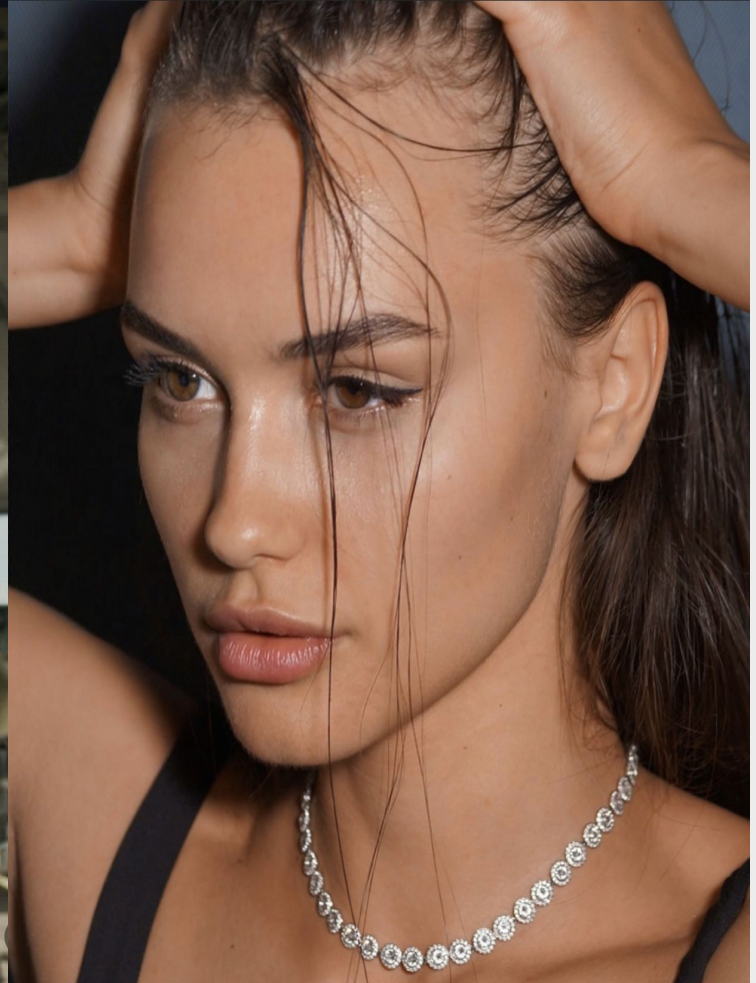

Diana S

Height 174 - 5' 8.5" Chest 84 - 33" Waist 61 - 24" Hips 93 - 36" 1/2 Shoe 40 - 8

GLAMZMODEL