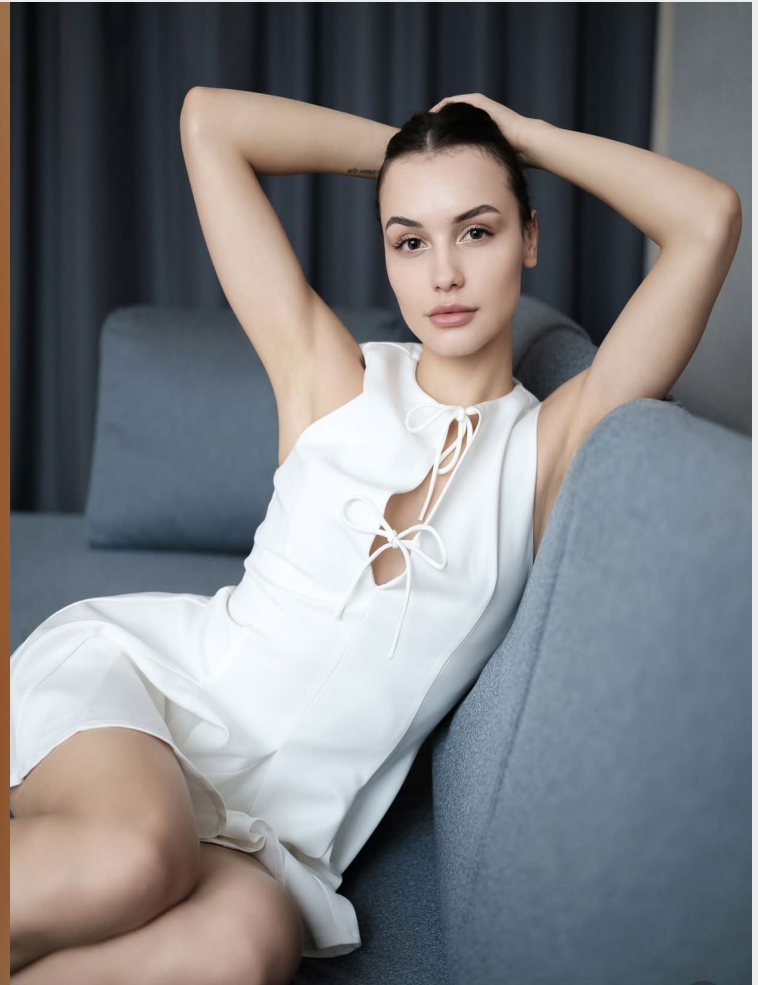

Diana S

Height 174 - 5' 8.5" Chest 84 - 33" Waist 61 - 24" Hips 93 - 36" 1/2 Shoe 40 - 8

GLAMZMODEL