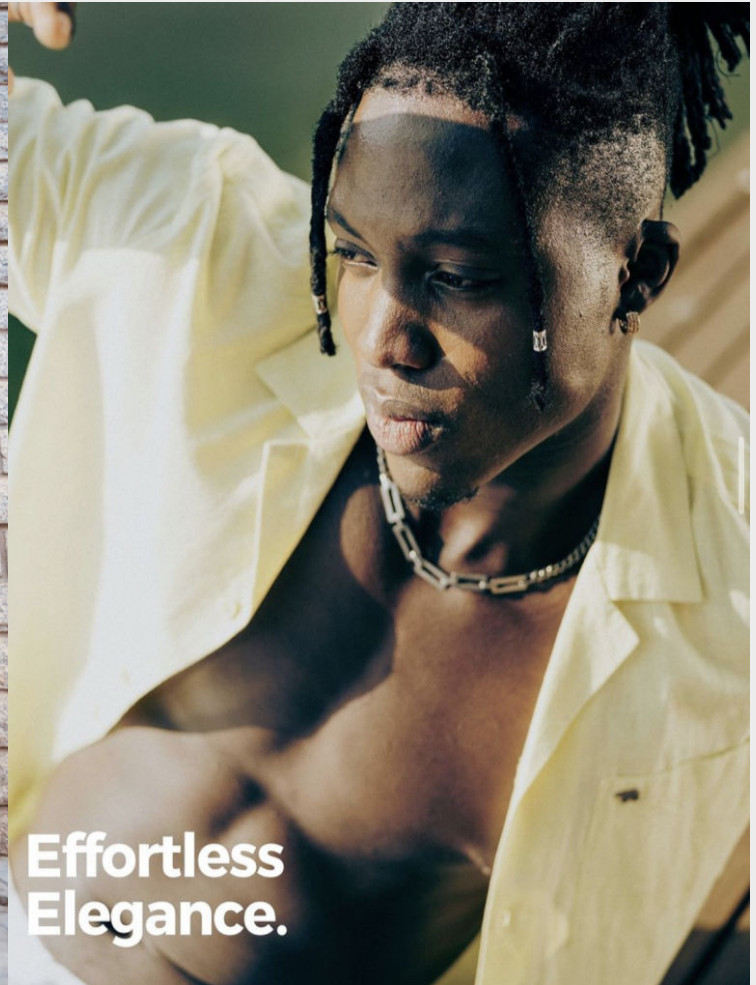

Eyo

Height 193 cm / 6'4" Chest 100 cm / 39.5" Waist 80 cm / 31.5" Hips 109 cm / 43" Shoe 46 eu / 11.5 us

GLAMZMODEL