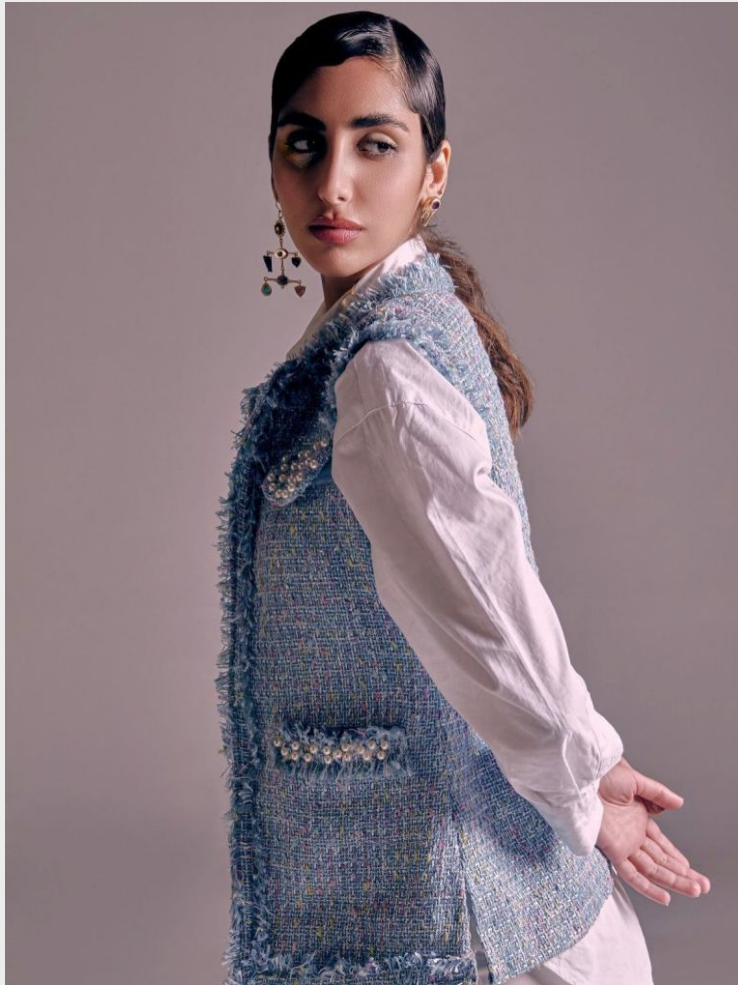

Farida

Height 173 cm / 5'8" Chest 81 cm / 32" Waist 62 cm / 24.5" Hips 90 cm / 35.5" Shoe 39 eu / 8 us

GLAMZMODEL