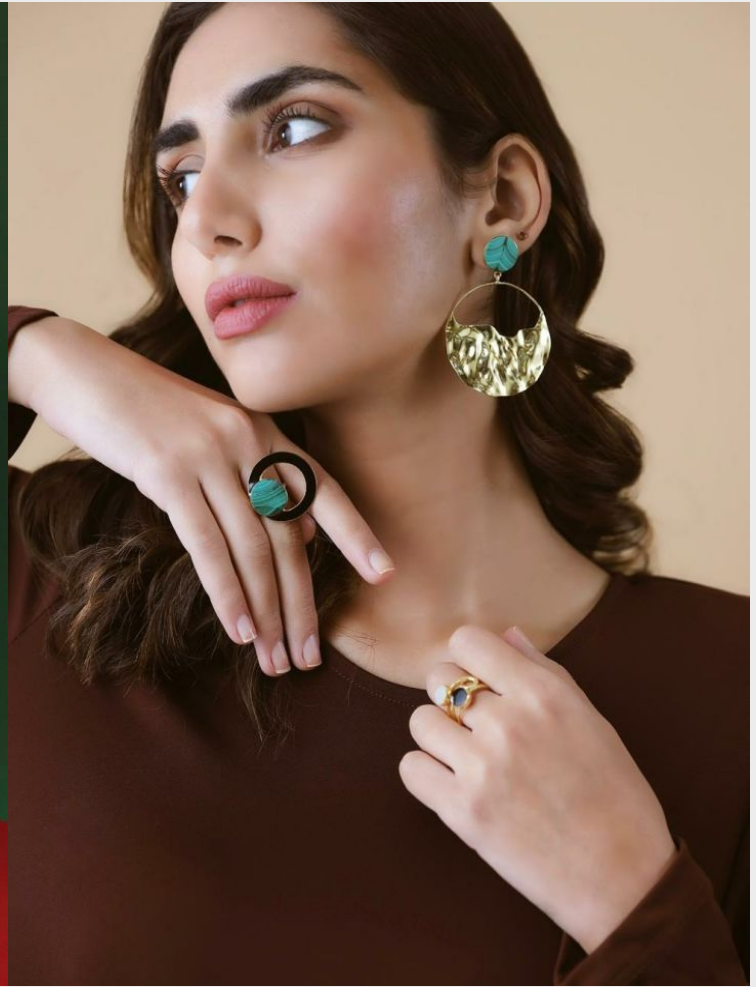

Farida

Height 173 cm / 5'8" Chest 81 cm / 32" Waist 62 cm / 24.5" Hips 90 cm / 35.5" Shoe 39 eu / 8 us

GLAMZMODEL