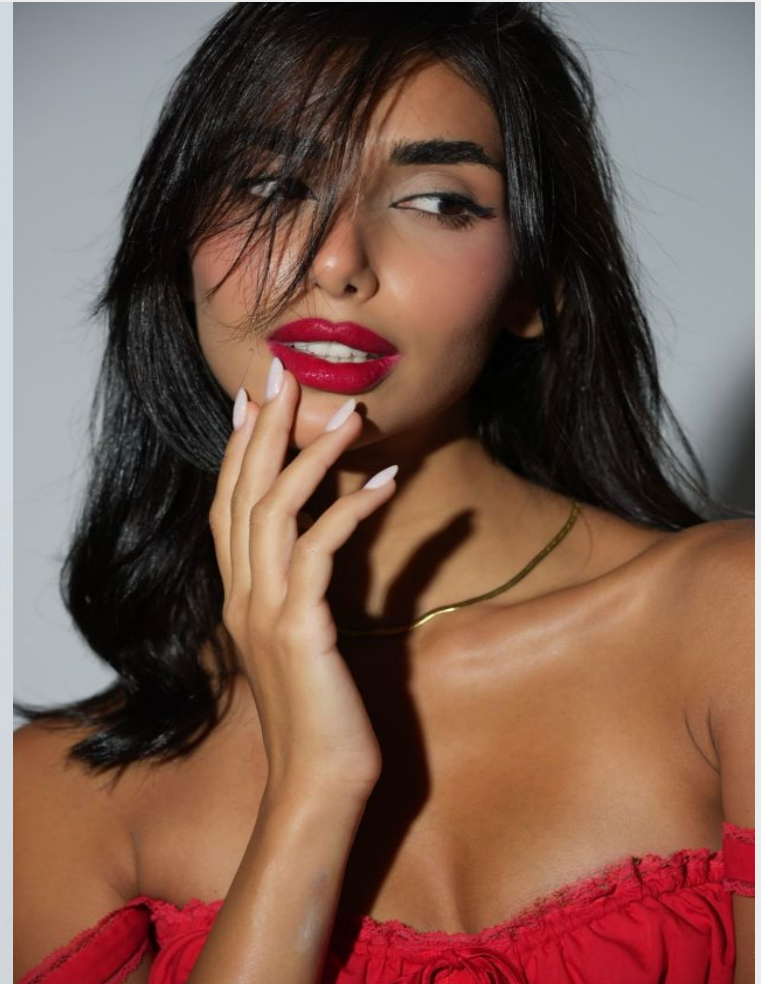

Farida

Height 173 cm / 5'8" Chest 81 cm / 32" Waist 62 cm / 24.5" Hips 90 cm / 35.5" Shoe 39 eu / 8 us

GLAMZMODEL