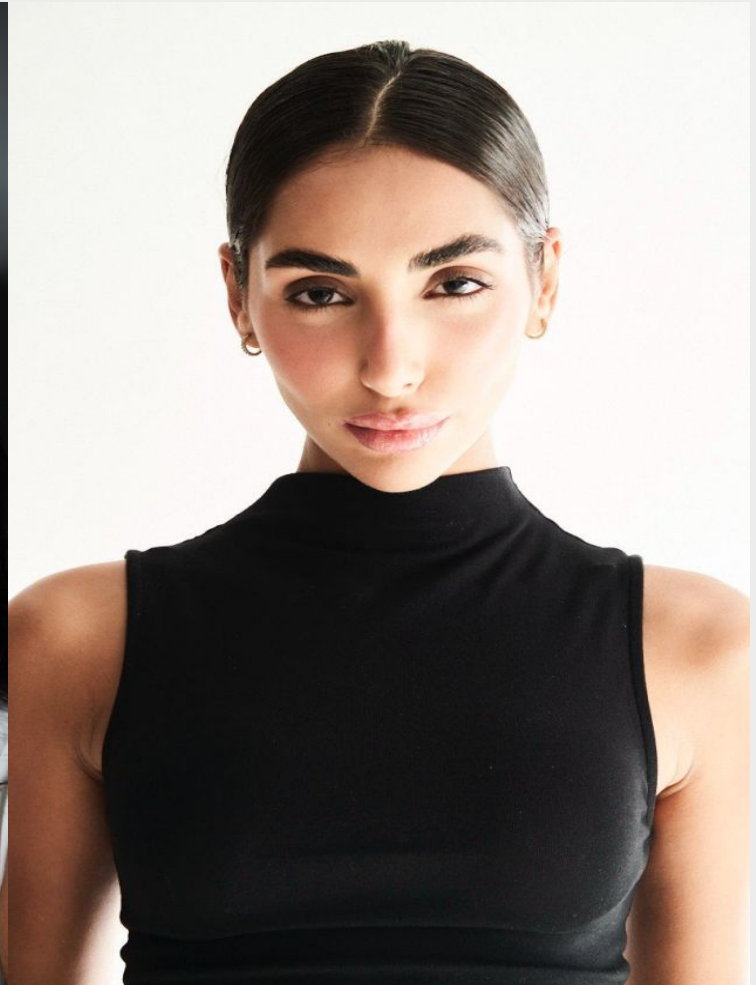

Farida

Height 173 cm / 5'8" Chest 81 cm / 32" Waist 62 cm / 24.5" Hips 90 cm / 35.5" Shoe 39 eu / 8 us

GLAMZMODEL