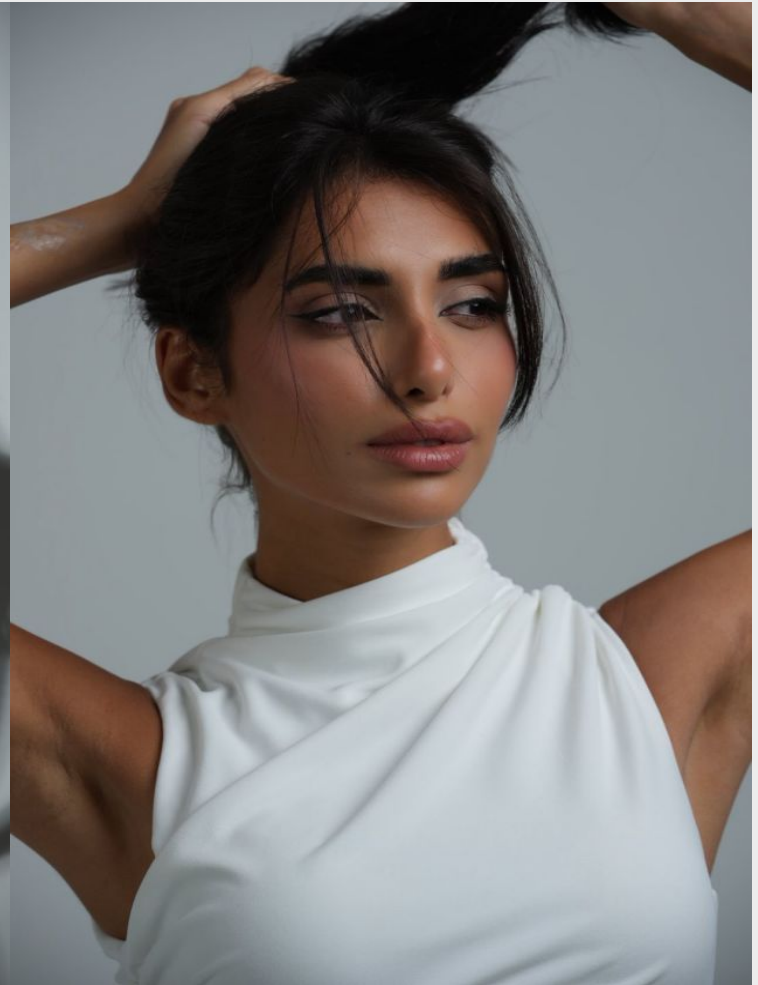

Farida

Height 173 cm / 5'8" Chest 81 cm / 32" Waist 62 cm / 24.5" Hips 90 cm / 35.5" Shoe 39 eu / 8 us

GLAMZMODEL