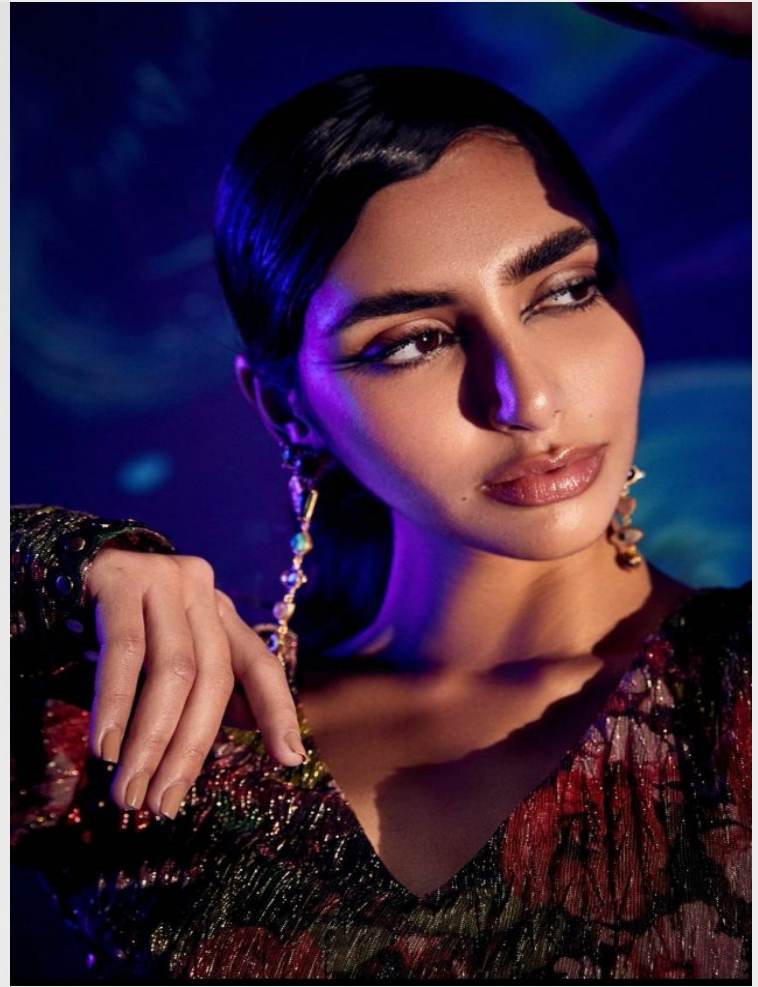

Farida

Height 173 cm / 5'8" Chest 81 cm / 32" Waist 62 cm / 24.5" Hips 90 cm / 35.5" Shoe 39 eu / 8 us

GLAMZMODEL