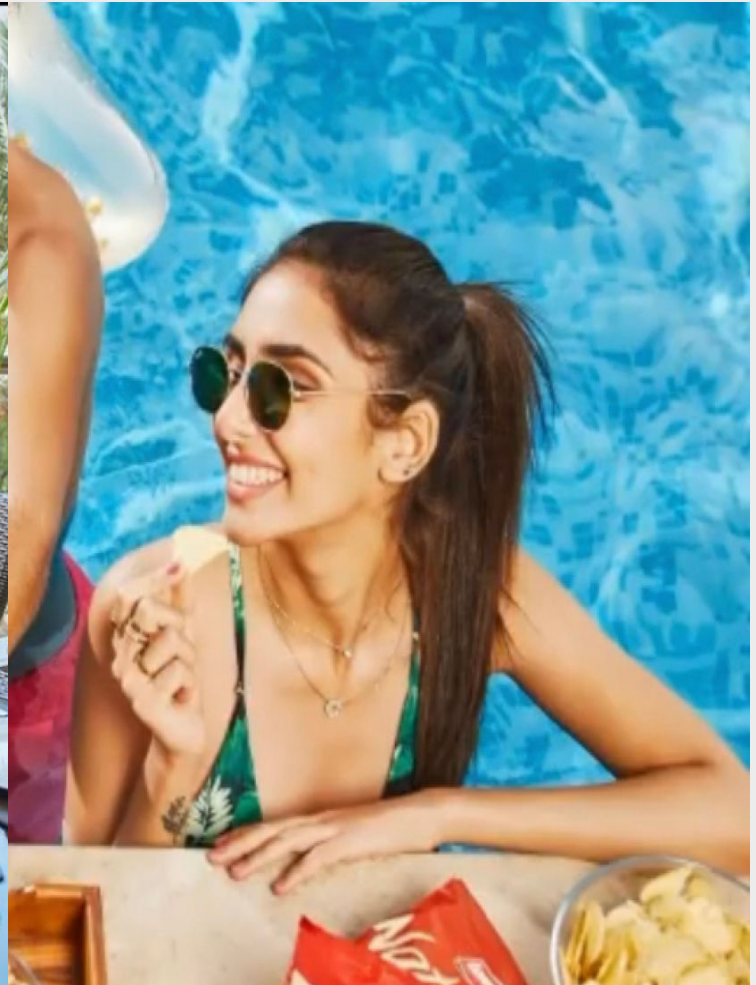

Farida

Height 173 cm / 5'8" Chest 81 cm / 32" Waist 62 cm / 24.5" Hips 90 cm / 35.5" Shoe 39 eu / 8 us

GLAMZMODEL