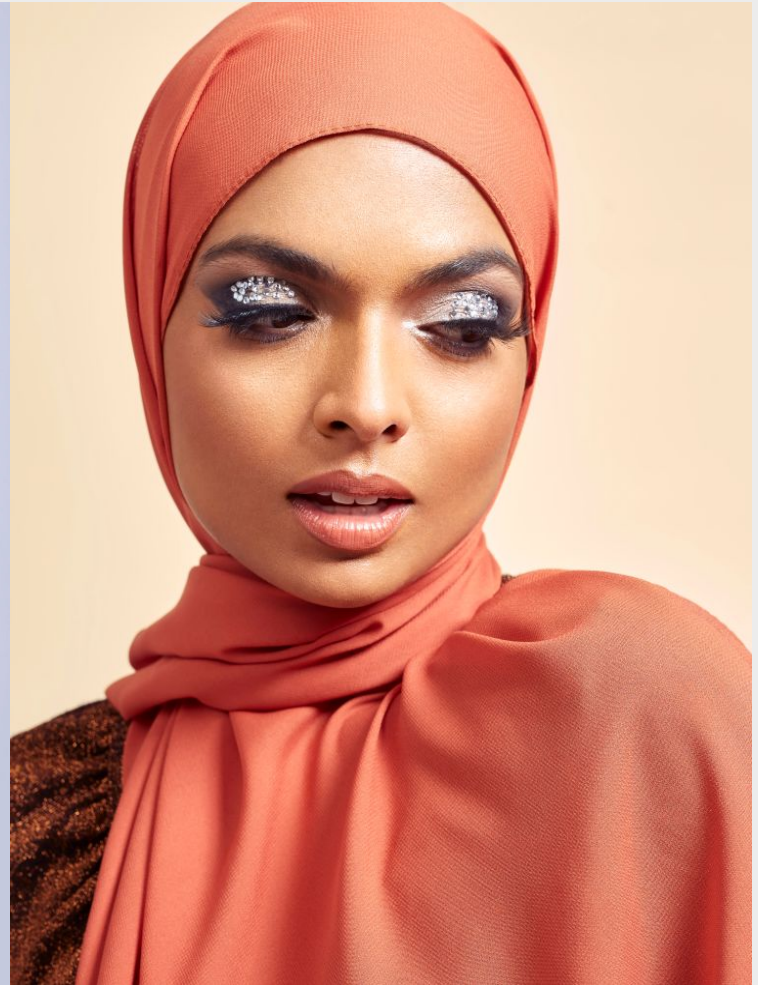

Feba

Height 168 cm / 5'6" Chest 81 cm / 32" Waist 58 cm / 23" Hips 86 cm / 34" Shoe 38.5 eu / 7.5 us

GLAMZMODEL