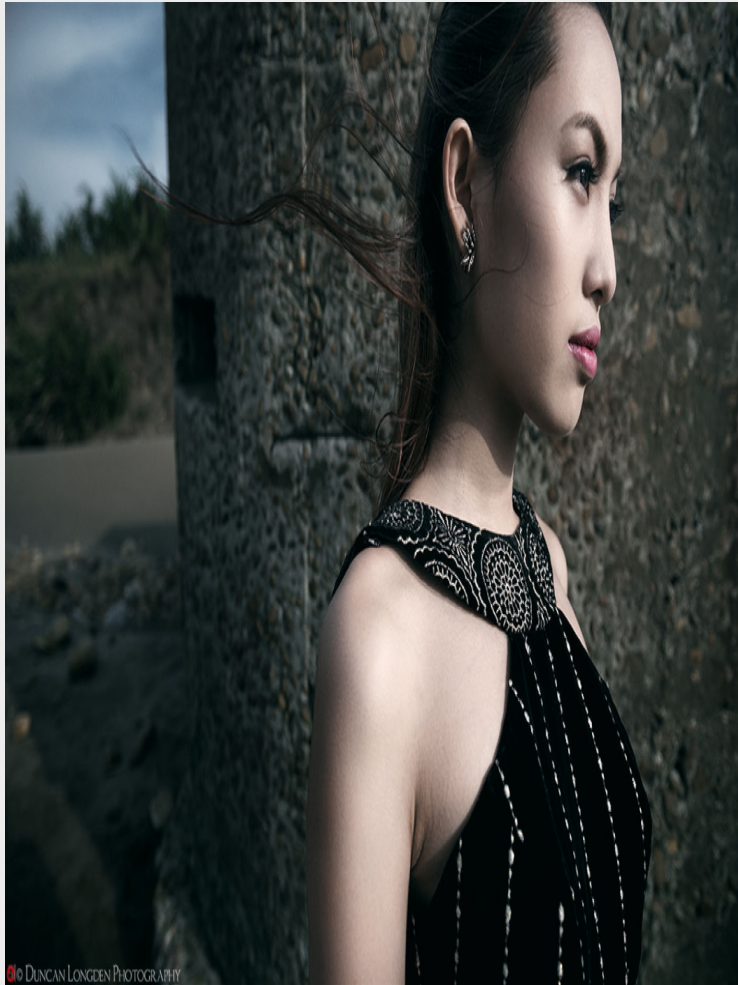

Julia

Height 167 cm / 5'5.5" Chest 81 cm / 32" Waist 61 cm / 24" Hips 86 cm / 34" Shoe 37 eu / 6 us

GLAMZMODEL