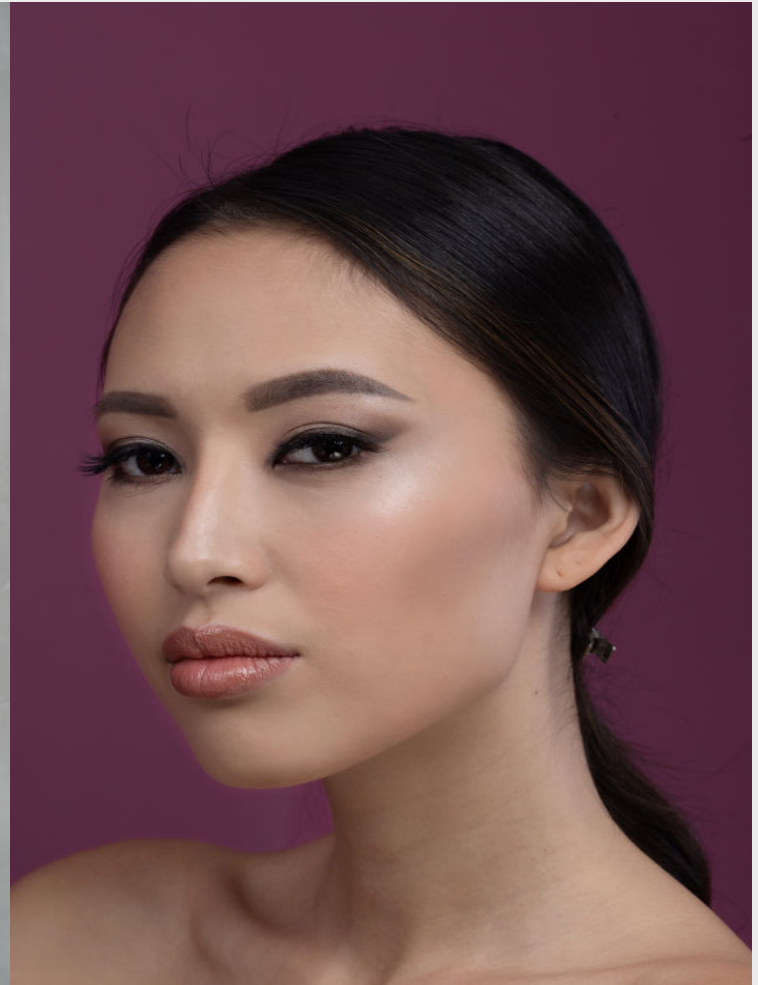

Julia

Height 167 cm / 5'5.5" Chest 81 cm / 32" Waist 61 cm / 24" Hips 86 cm / 34" Shoe 37 eu / 6 us

GLAMZMODEL