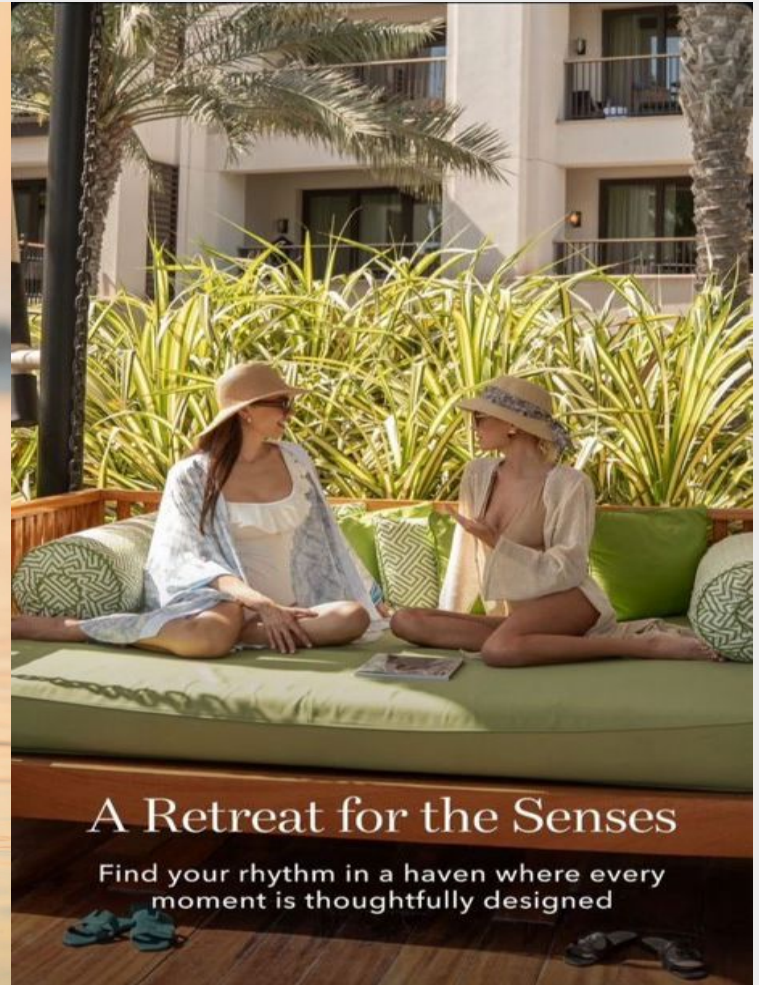

Height 173 - 5' 8" Chest 84 - 33" Waist 59 - 23" Hips 87 - 34" 1/2

GLAMZMODEL

A Retreat for the Senses

Find your rhythm in a haven where every moment is thoughtfully designed

Kasia R

Height 173 - 5' 8" Chest 84 - 33" Waist 59 - 23" Hips 87 - 34" 1/2