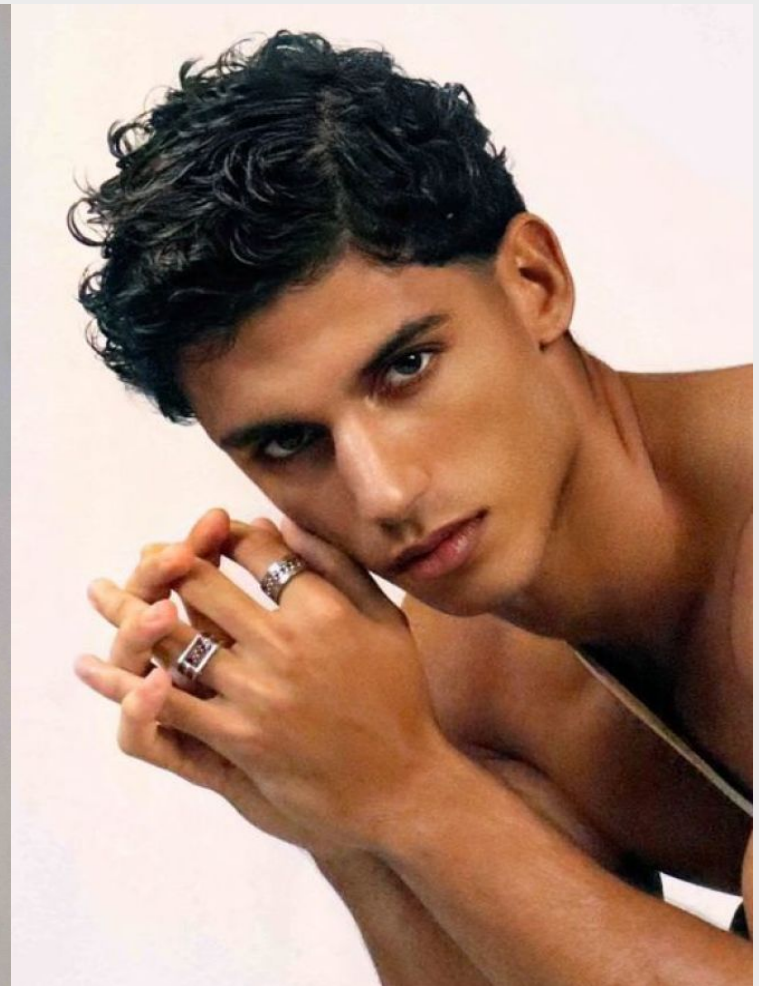

Khaled

Height 185 cm / 6'1" Chest 98 cm / 38.5" Waist 76 cm / 30" Hips 96 cm / 38" Shoe 43 eu / 9.5 us

**GLAMZMODEL**

Khaled

Height 185 cm / 6'1" Chest 98 cm / 38.5" Waist 76 cm / 30" Hips 96 cm / 38" Shoe 43 eu / 9.5 us

**GLAMZMODEL**

Khaled

Height 185 cm / 6'1" Chest 98 cm / 38.5" Waist 76 cm / 30" Hips 96 cm / 38" Shoe 43 eu / 9.5 us

**GLAMZMODEL**

## Khaled

Height 185 cm / 6'1" Chest 98 cm / 38.5" Waist 76 cm / 30" Hips 96 cm / 38" Shoe 43 eu / 9.5 us

**GLAMZMODEL**

Khaled

Height 185 cm / 6'1" Chest 98 cm / 38.5" Waist 76 cm / 30" Hips 96 cm / 38" Shoe 43 eu / 9.5 us

**GLAMZMODEL**

Khaled

Height 185 cm / 6'1" Chest 98 cm / 38.5" Waist 76 cm / 30" Hips 96 cm / 38" Shoe 43 eu / 9.5 us

**GLAMZMODEL**

Khaled

Height 185 cm / 6'1" Chest 98 cm / 38.5" Waist 76 cm / 30" Hips 96 cm / 38" Shoe 43 eu / 9.5 us