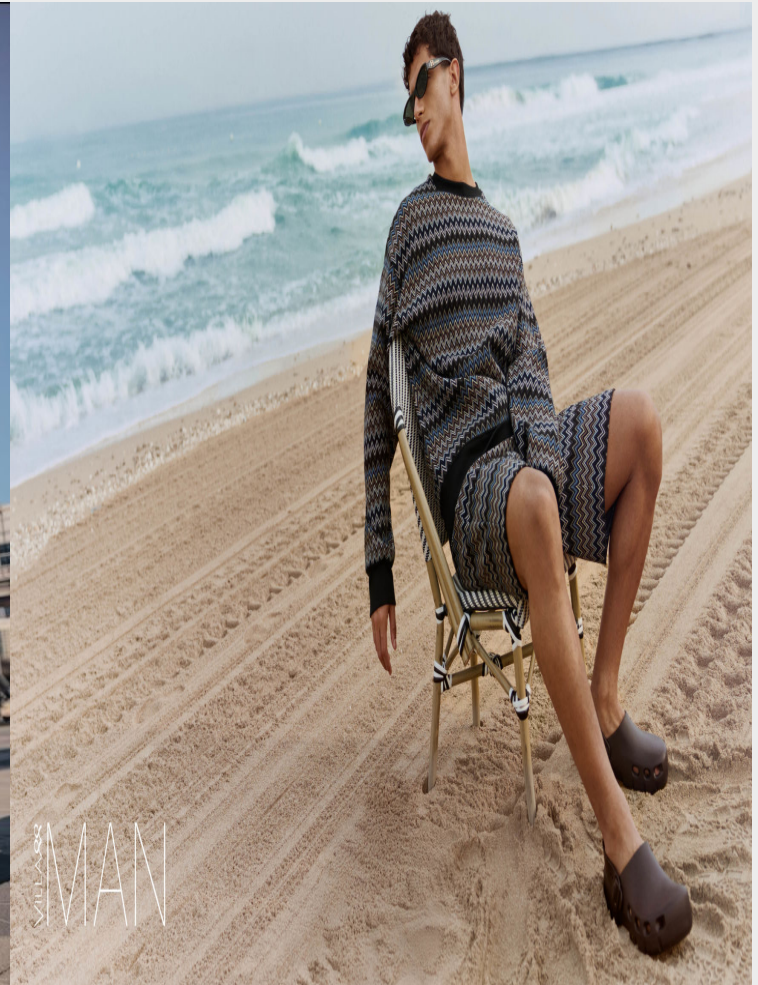

Khaled

Height 185 cm / 6'1" Chest 98 cm / 38.5" Waist 76 cm / 30" Hips 96 cm / 38" Shoe 43 eu / 9.5 us

**GLAMZMODEL**

Khaled

Height 185 cm / 6'1" Chest 98 cm / 38.5" Waist 76 cm / 30" Hips 96 cm / 38" Shoe 43 eu / 9.5 us

**GLAMZMODEL**

Khaled

Height 185 cm / 6'1" Chest 98 cm / 38.5" Waist 76 cm / 30" Hips 96 cm / 38" Shoe 43 eu / 9.5 us

**GLAMZMODEL**