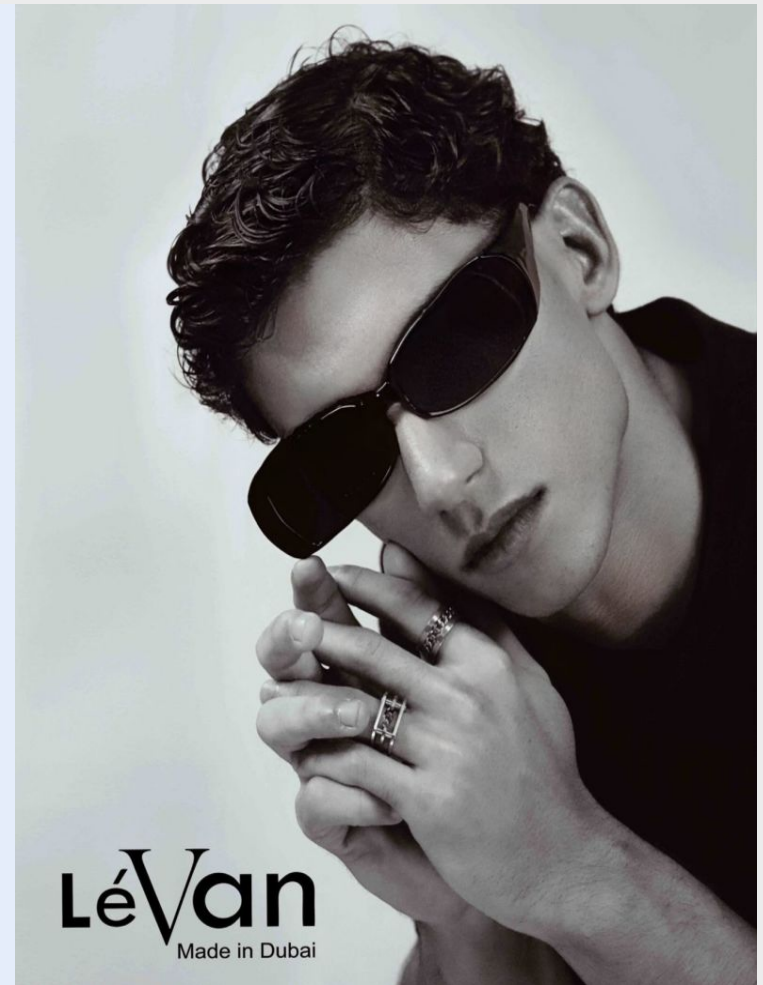

Khaled

Height 185 cm / 6'1" Chest 98 cm / 38.5" Waist 76 cm / 30" Hips 96 cm / 38" Shoe 43 eu / 9.5 us

GLAMZMODEL