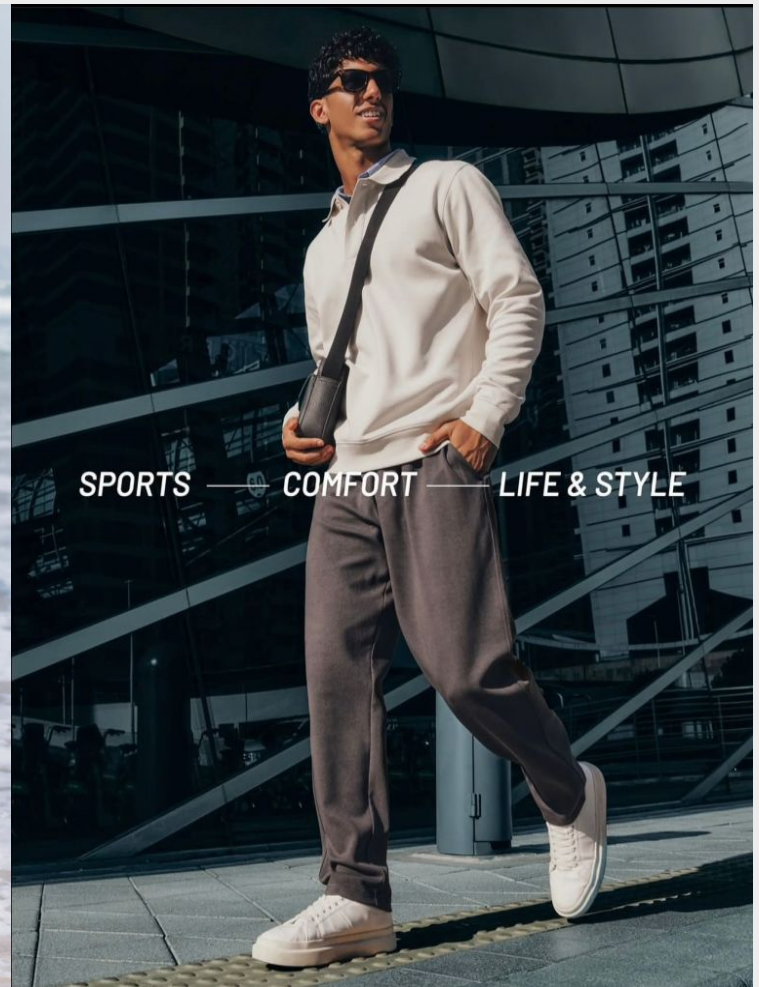

Khaled

Height 185 cm / 6'1" Chest 98 cm / 38.5" Waist 76 cm / 30" Hips 96 cm / 38" Shoe 43 eu / 9.5 us

**GLAMZMODEL**

Khaled

Height 185 cm / 6'1" Chest 98 cm / 38.5" Waist 76 cm / 30" Hips 96 cm / 38" Shoe 43 eu / 9.5 us