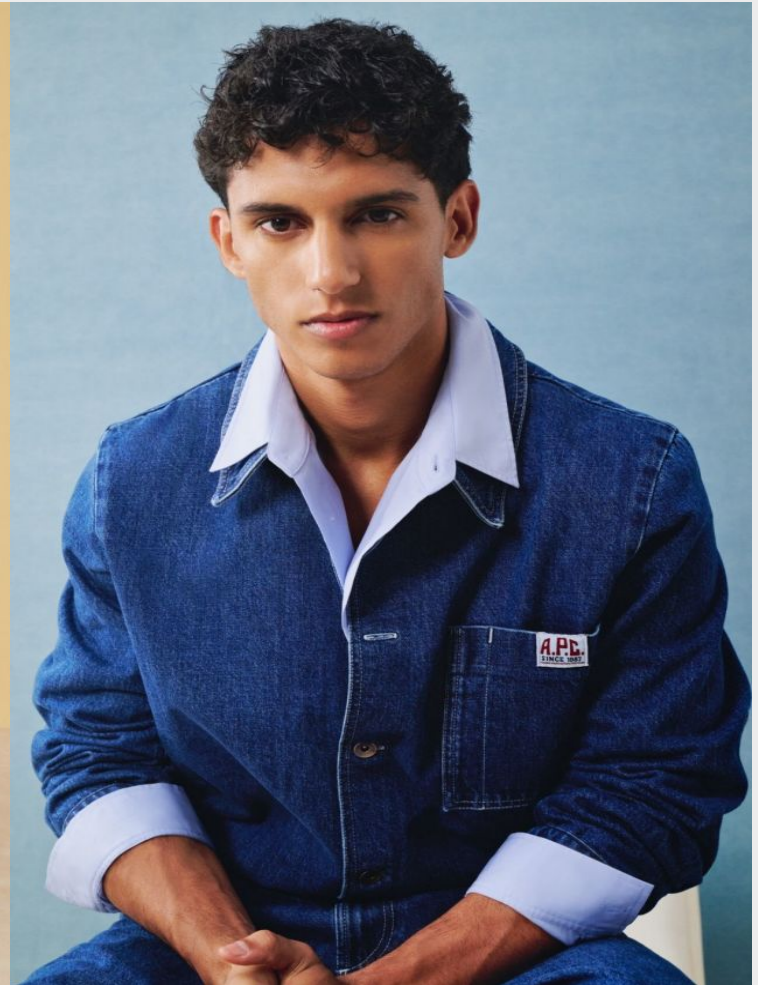

Khaled

Height 185 cm / 6'1" Chest 98 cm / 38.5" Waist 76 cm / 30" Hips 96 cm / 38" Shoe 43 eu / 9.5 us

GLAMZMODEL