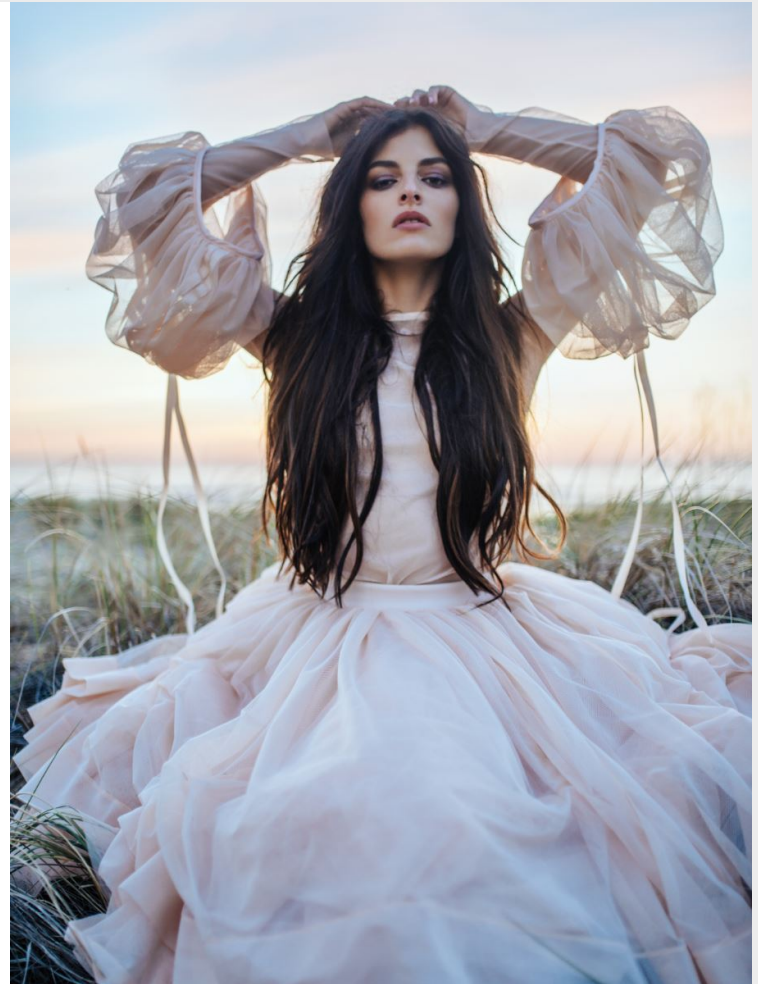

Liga

Height 180 - 5' 11" Chest 84 - 33" Waist 64 - 25" Hips 92 - 36" Shoe 41 - 9

GLAMZMODEL