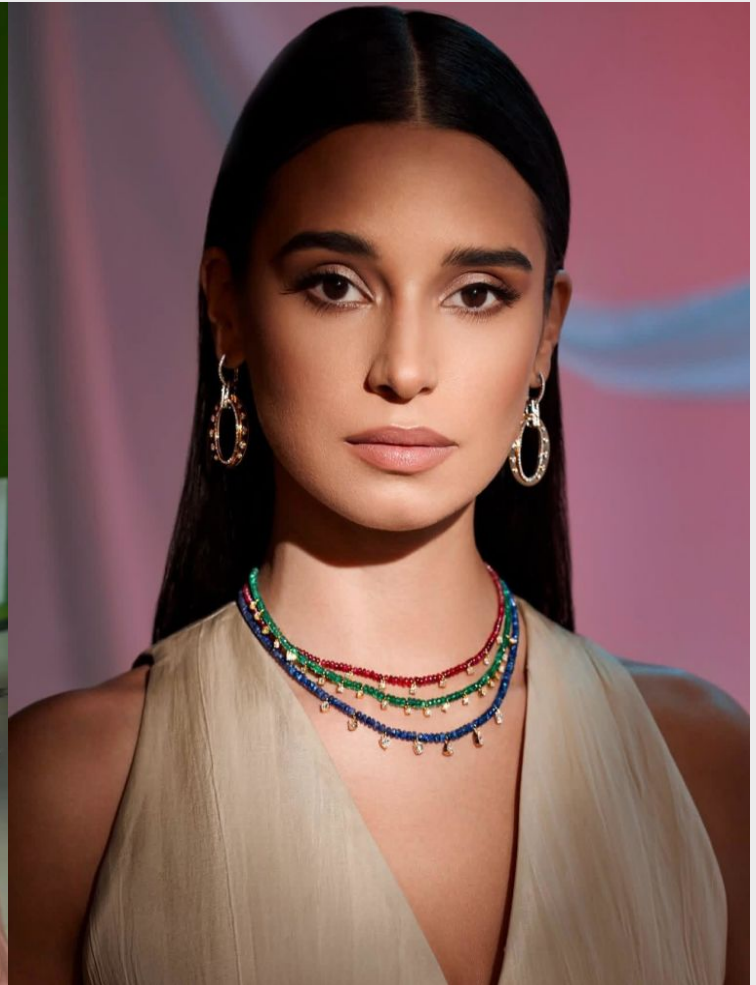

Micaela C

Height 173 cm / 5'8" Chest 82 cm / 32.5" Waist 62 cm / 24.5" Hips 90 cm / 35.5" Shoe 39 eu / 8 us

GLAMZMODEL