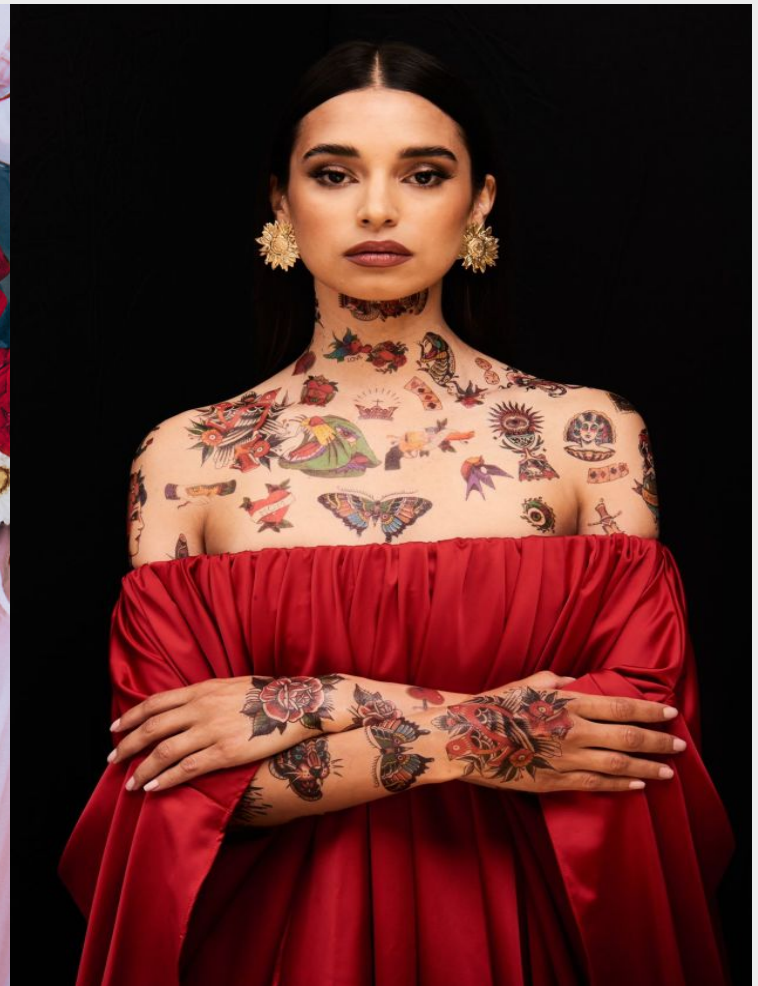

Micaela C

Height 173 cm / 5'8" Chest 82 cm / 32.5" Waist 62 cm / 24.5" Hips 90 cm / 35.5" Shoe 39 eu / 8 us

GLAMZMODEL