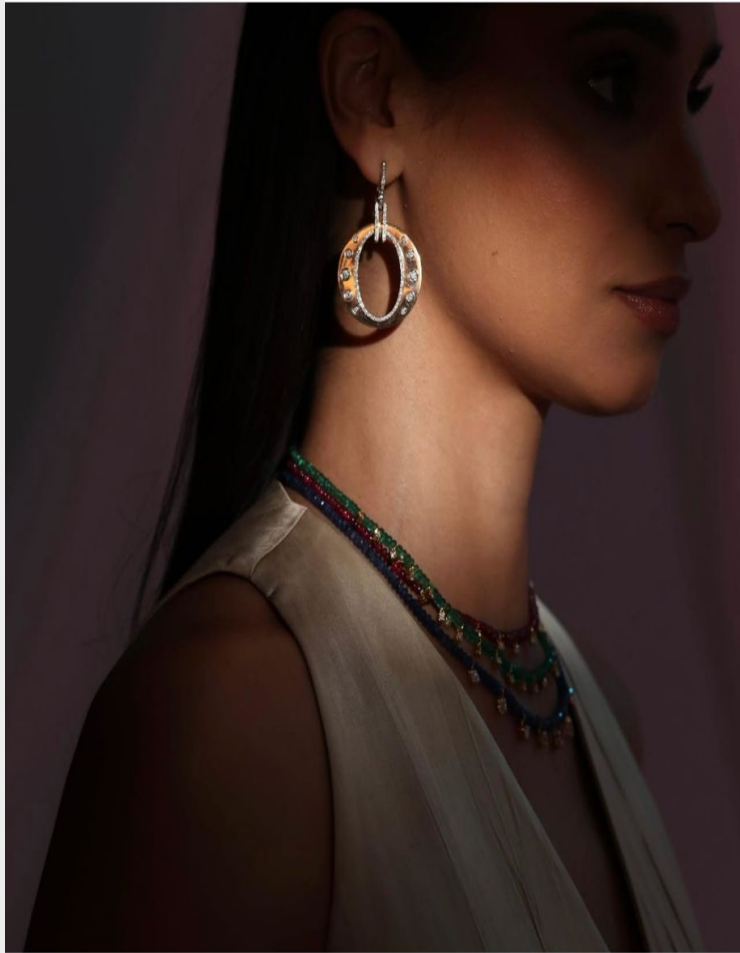

Micaela C

Height 173 cm / 5'8" Chest 82 cm / 32.5" Waist 62 cm / 24.5" Hips 90 cm / 35.5" Shoe 39 eu / 8 us

GLAMZMODEL