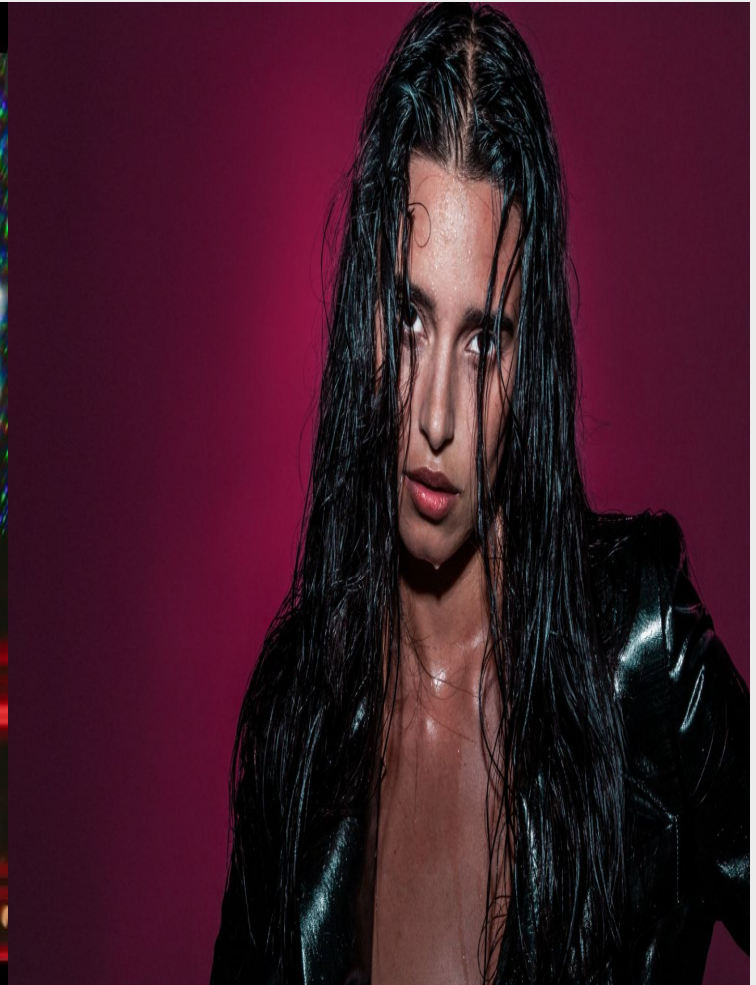

Micaela C

Height 173 cm / 5'8" Chest 82 cm / 32.5" Waist 62 cm / 24.5" Hips 90 cm / 35.5" Shoe 39 eu / 8 us

GLAMZMODEL