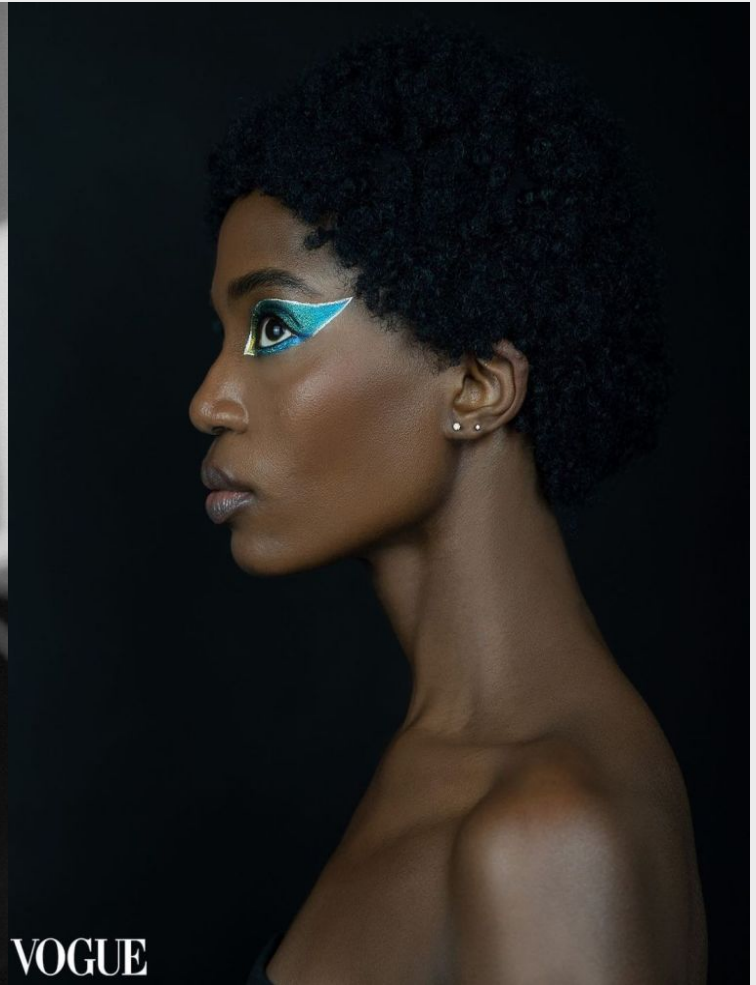

GLAMZMODEL

Susan

Height 175 cm / 5'9" Chest 78 cm / 30.5" Waist 59 cm / 23" Hips 89 cm / 35" Shoe 40 eu / 9 us

SIT E Fall/Winter 2023 Full Show
Sandales marron

GLAMZMODEL

VOGUE

Susan

Height 175 cm / 5'9" Chest 78 cm / 30.5" Waist 59 cm / 23" Hips 89 cm / 35" Shoe 40 eu / 9 us