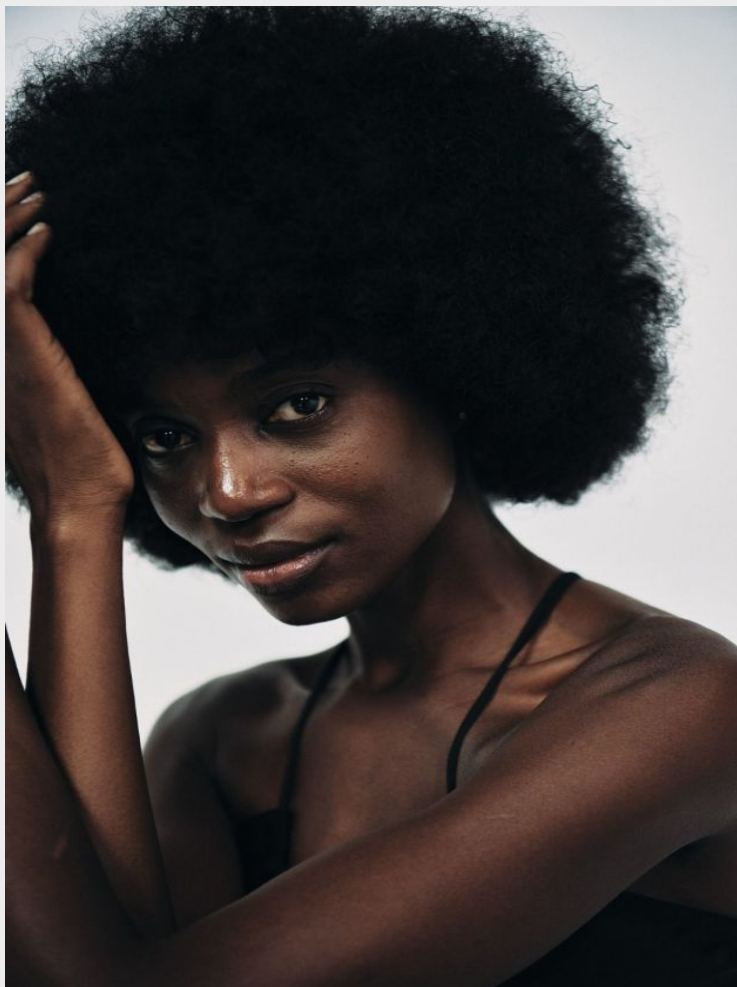

Susan

Height 175 cm / 5'9" Chest 78 cm / 30.5" Waist 59 cm / 23" Hips 89 cm / 35" Shoe 40 eu / 9 us

GLAMZMODEL