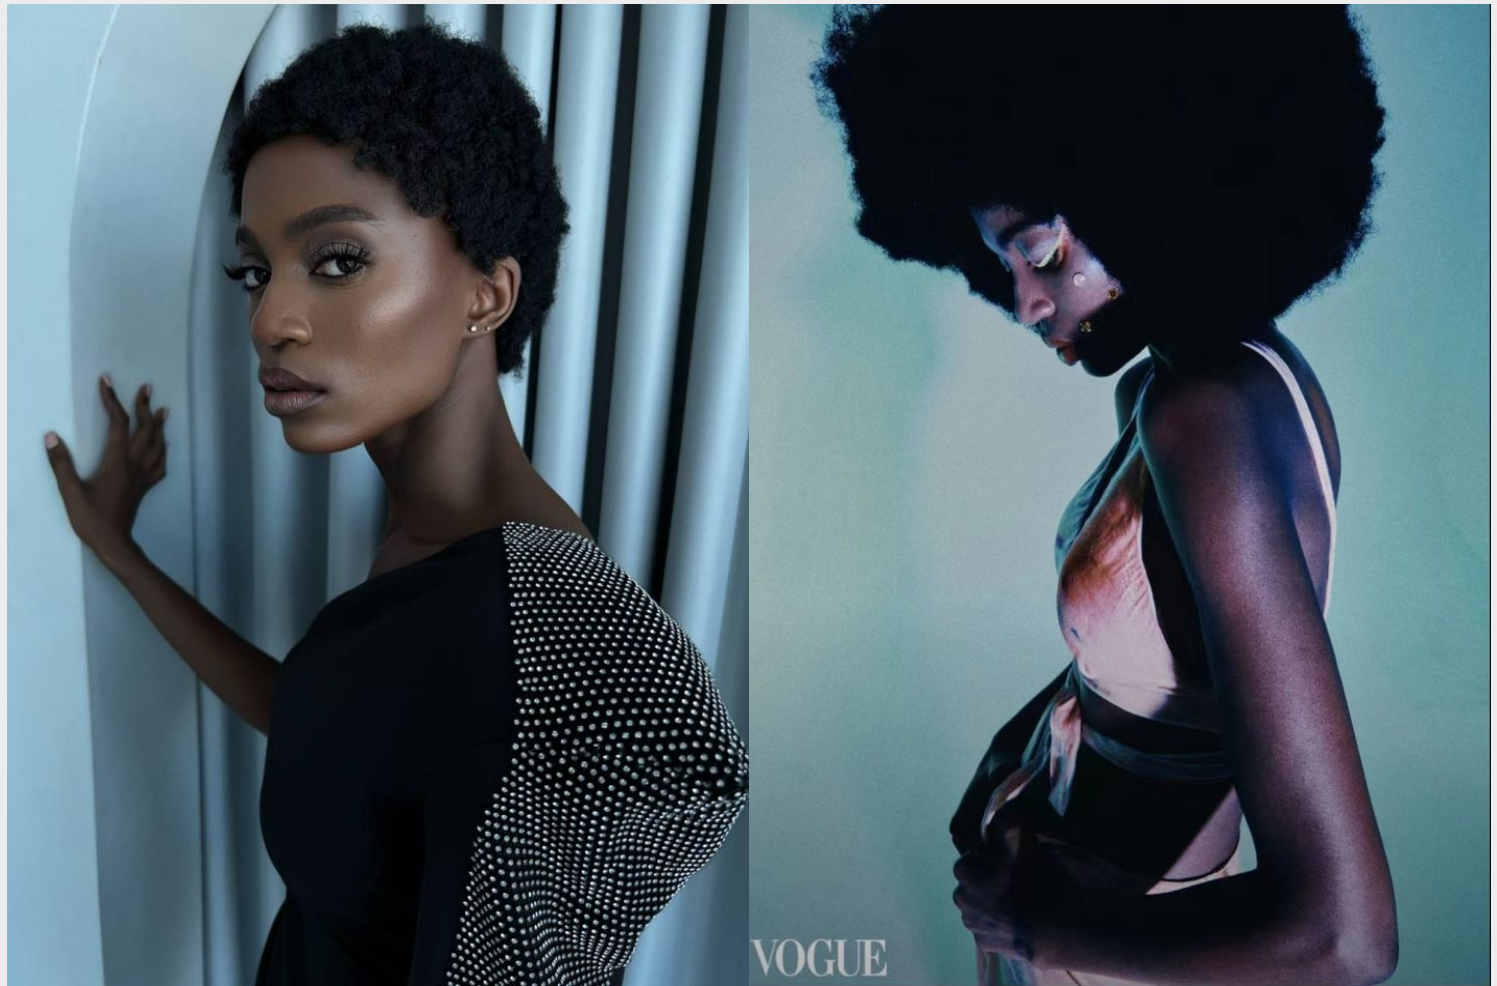

Susan

Height 175 cm / 5'9" Chest 78 cm / 30.5" Waist 59 cm / 23" Hips 89 cm / 35" Shoe 40 eu / 9 us

GLAMZMODEL

Susan

Height 175 cm / 5'9" Chest 78 cm / 30.5" Waist 59 cm / 23" Hips 89 cm / 35" Shoe 40 eu / 9 us

GLAMZMODEL

Susan

Height 175 cm / 5'9" Chest 78 cm / 30.5" Waist 59 cm / 23" Hips 89 cm / 35" Shoe 40 eu / 9 us

SIT E Fall/Winter 2023 Full Show
Sandales marron

GLAMZMODEL

VOGUE

Susan

Height 175 cm / 5'9" Chest 78 cm / 30.5" Waist 59 cm / 23" Hips 89 cm / 35" Shoe 40 eu / 9 us