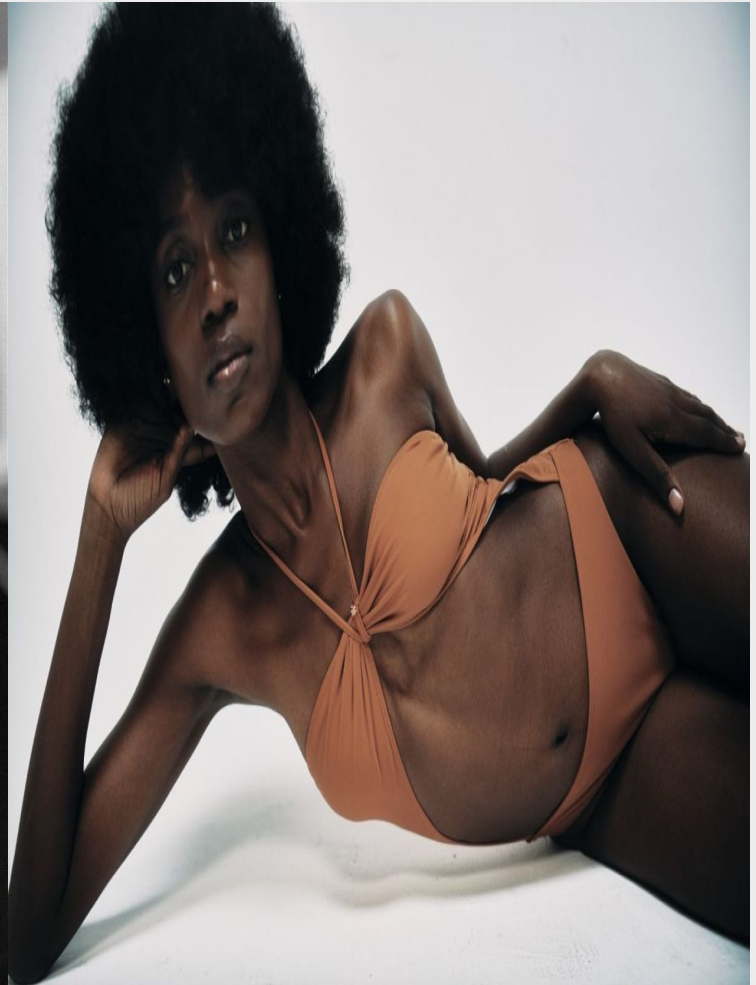

Susan

Height 175 cm / 5'9" Chest 78 cm / 30.5" Waist 59 cm / 23" Hips 89 cm / 35" Shoe 40 eu / 9 us

GLAMZMODEL