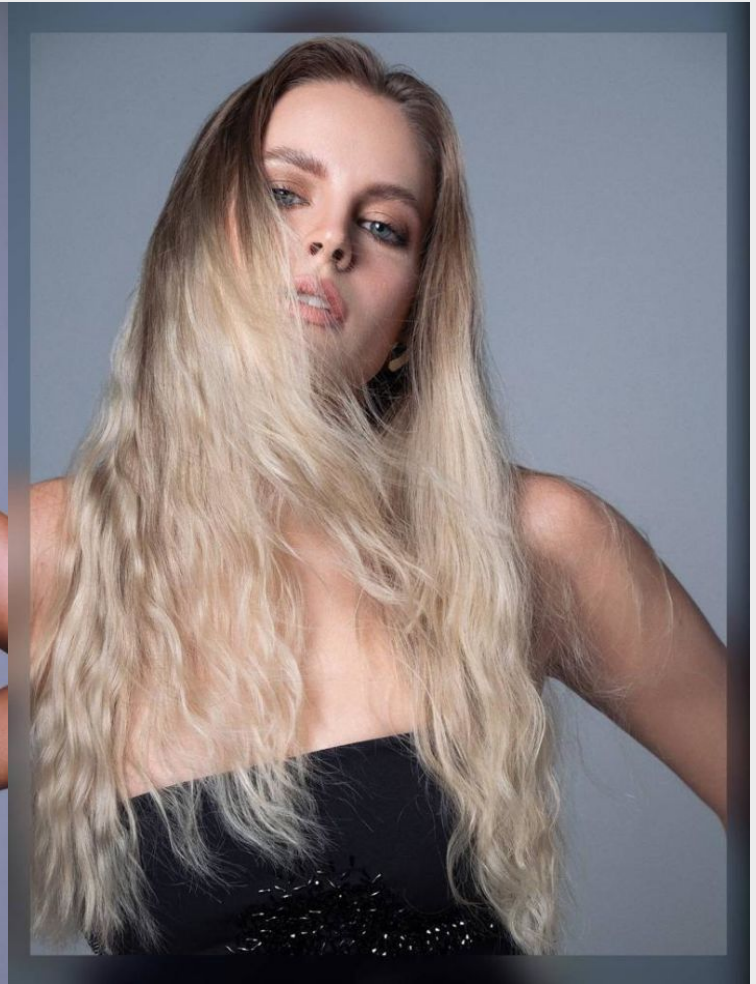

Vika

Height 180 cm / 5'11" Chest 93 cm / 36.5" Waist 73 cm / 28.5" Hips 102 cm / 40" Shoe 40 eu / 9 us

GLAMZMODEL

Vika

Height 180 cm / 5'11" Chest 93 cm / 36.5" Waist 73 cm / 28.5" Hips 102 cm / 40" Shoe 40 eu / 9 us