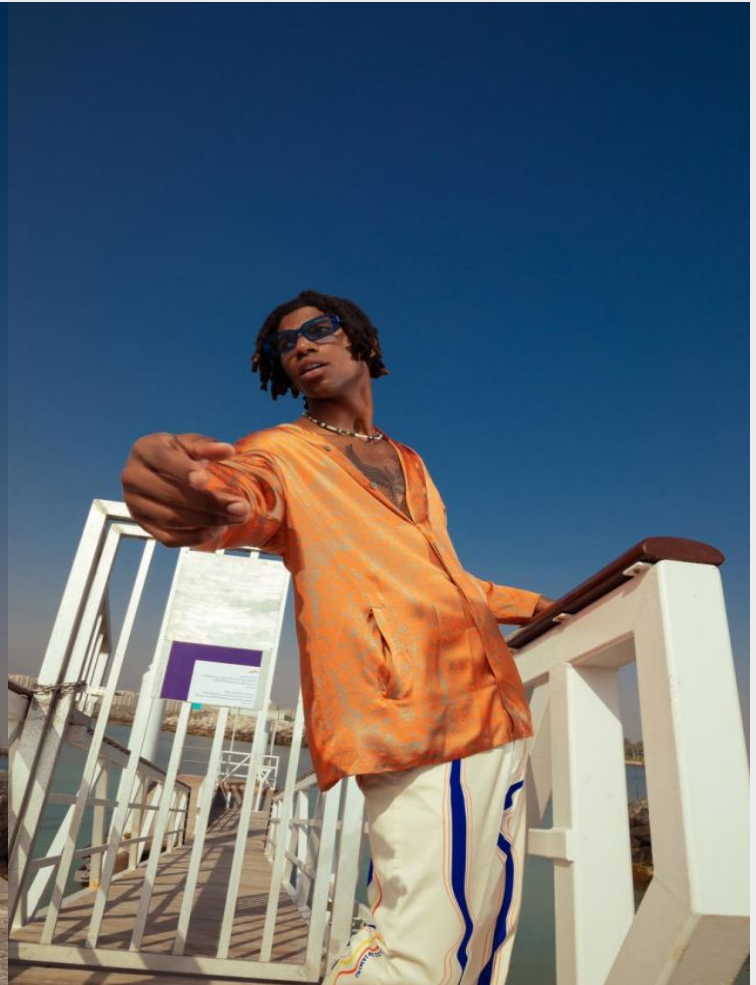

Ziggy

Height 188 cm / 6'2" Chest 96 cm / 38" Waist 76 cm / 30" Hips 98 cm / 38.5" Shoe 43.5 eu / 10 us

GLAMZMODEL

Ziggy

Height 188 cm / 6'2" Chest 96 cm / 38" Waist 76 cm / 30" Hips 98 cm / 38.5" Shoe 43.5 eu / 10 us

GLAMZMODEL

Ziggy

Height 188 cm / 6'2" Chest 96 cm / 38" Waist 76 cm / 30" Hips 98 cm / 38.5" Shoe 43.5 eu / 10 us

GLAMZMODEL

Ziggy

Height 188 cm / 6'2" Chest 96 cm / 38" Waist 76 cm / 30" Hips 98 cm / 38.5" Shoe 43.5 eu / 10 us